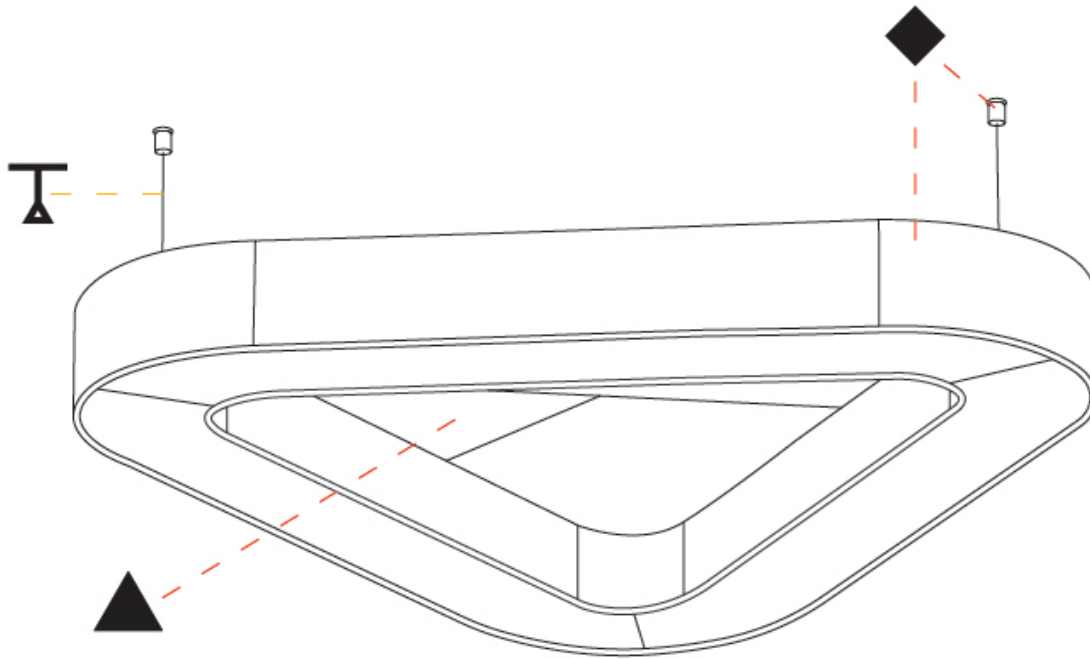

VICTORY ACOUSTIC SUSPENSION

A300742-

PROJECT _____

TYPE _____

SPECIFIER _____

QUANTITY _____

DATE _____