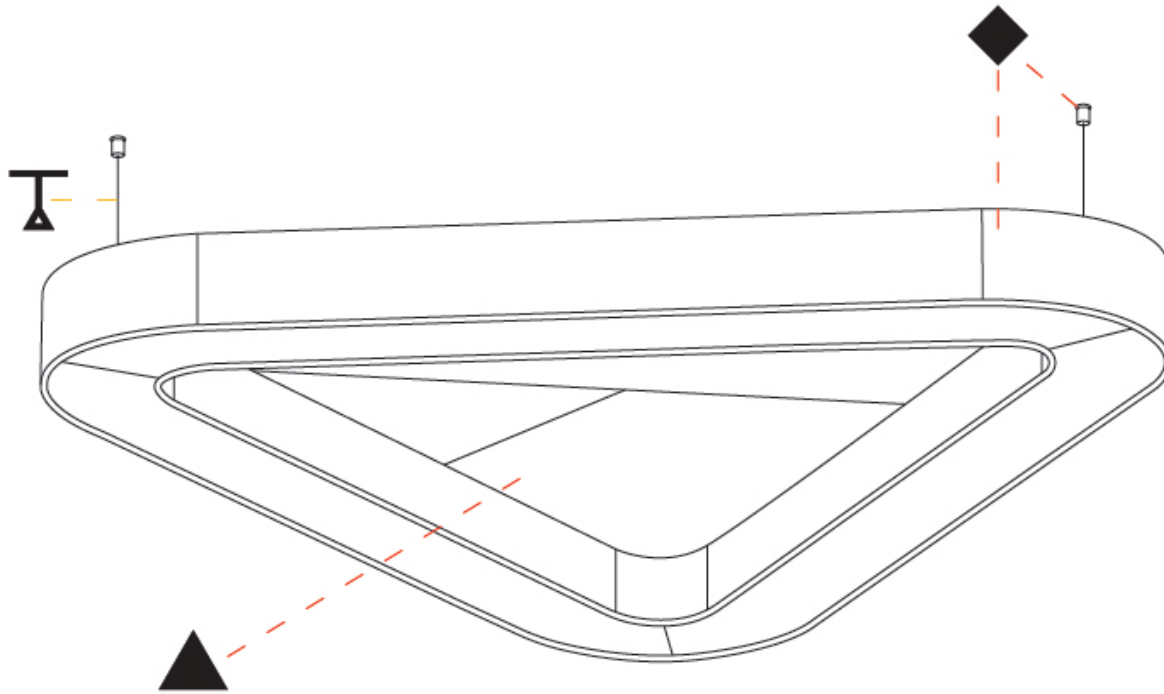

VICTORY ACOUSTIC SUSPENSION

A300746-

PROJECT
TYPE
SPECIFIER
QUANTITY
DATE

A